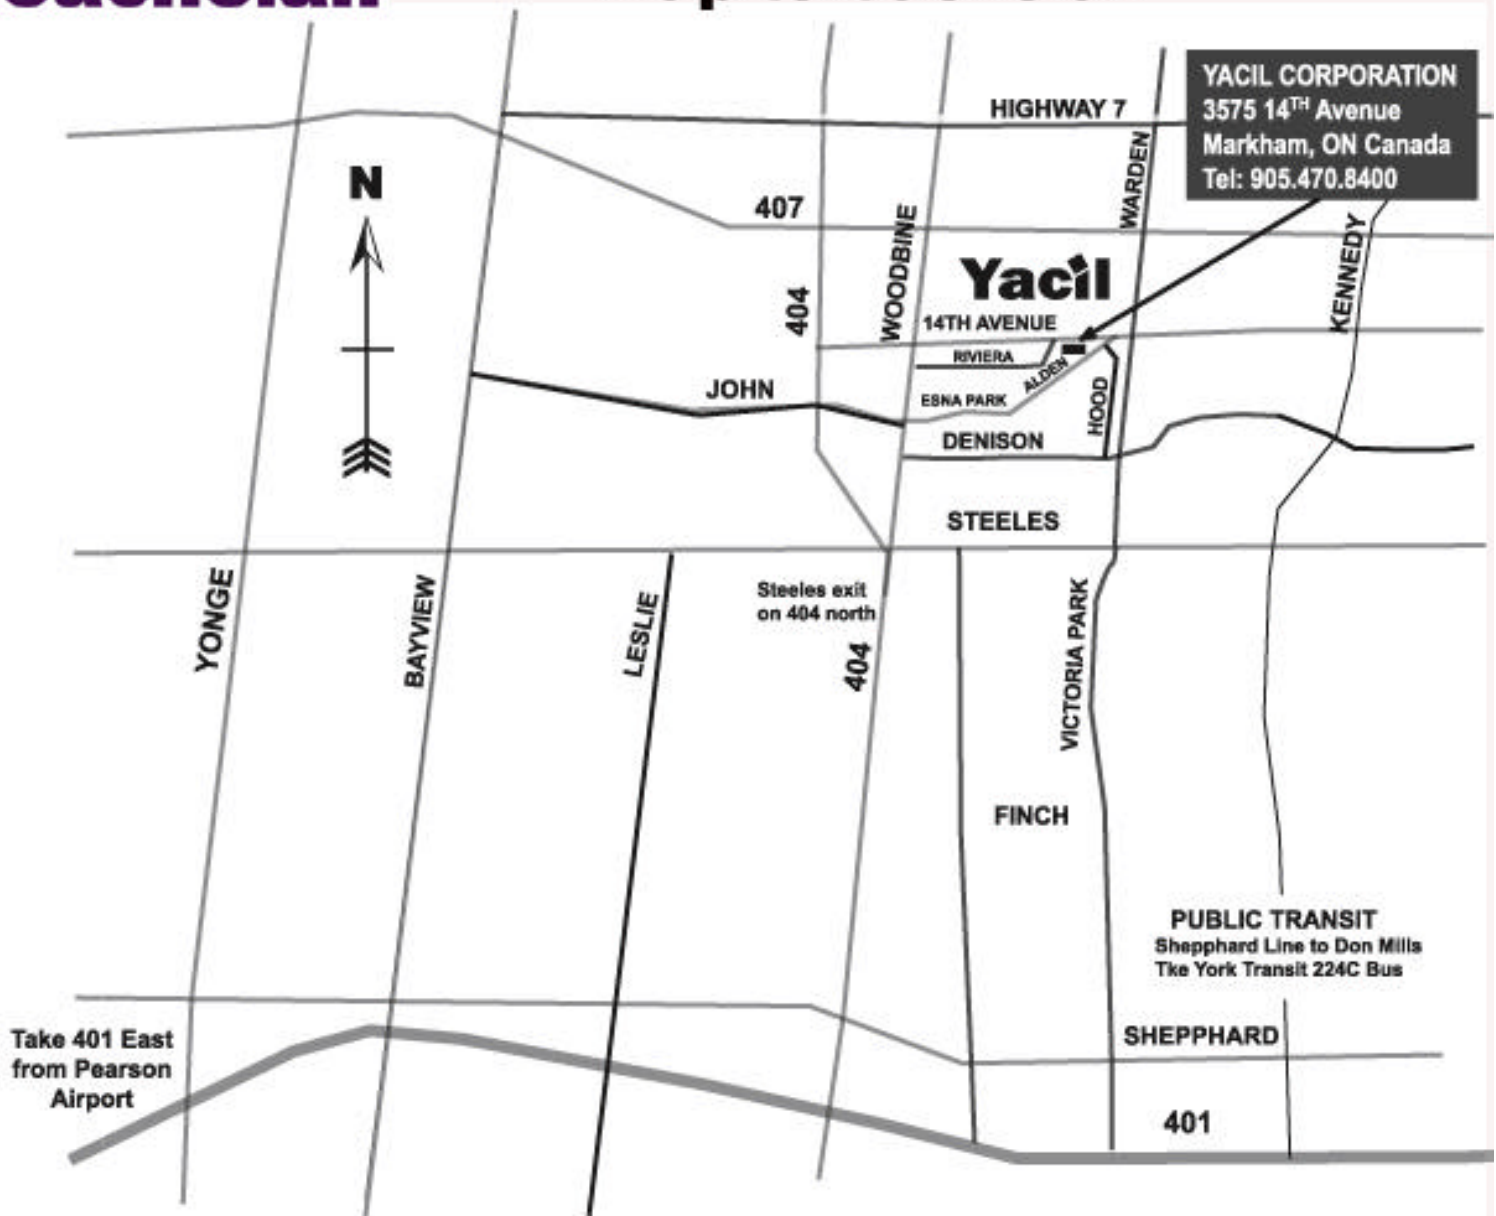

Map to Cachelan

Directions from Toronto Pearson International Airport YYZ

When leaving the airport follows signs for 401 East
Exit 401 at 404 North
Exit 404 at Steeles.
Continue straight ahead though lights to 14th Avenue
Turn right (east) on 14th Avenue. Go about 1km
Cachelan/Yacil is at 3575 14th Avenue Unit 7
Tel: 905.470.8400 cachelan.com